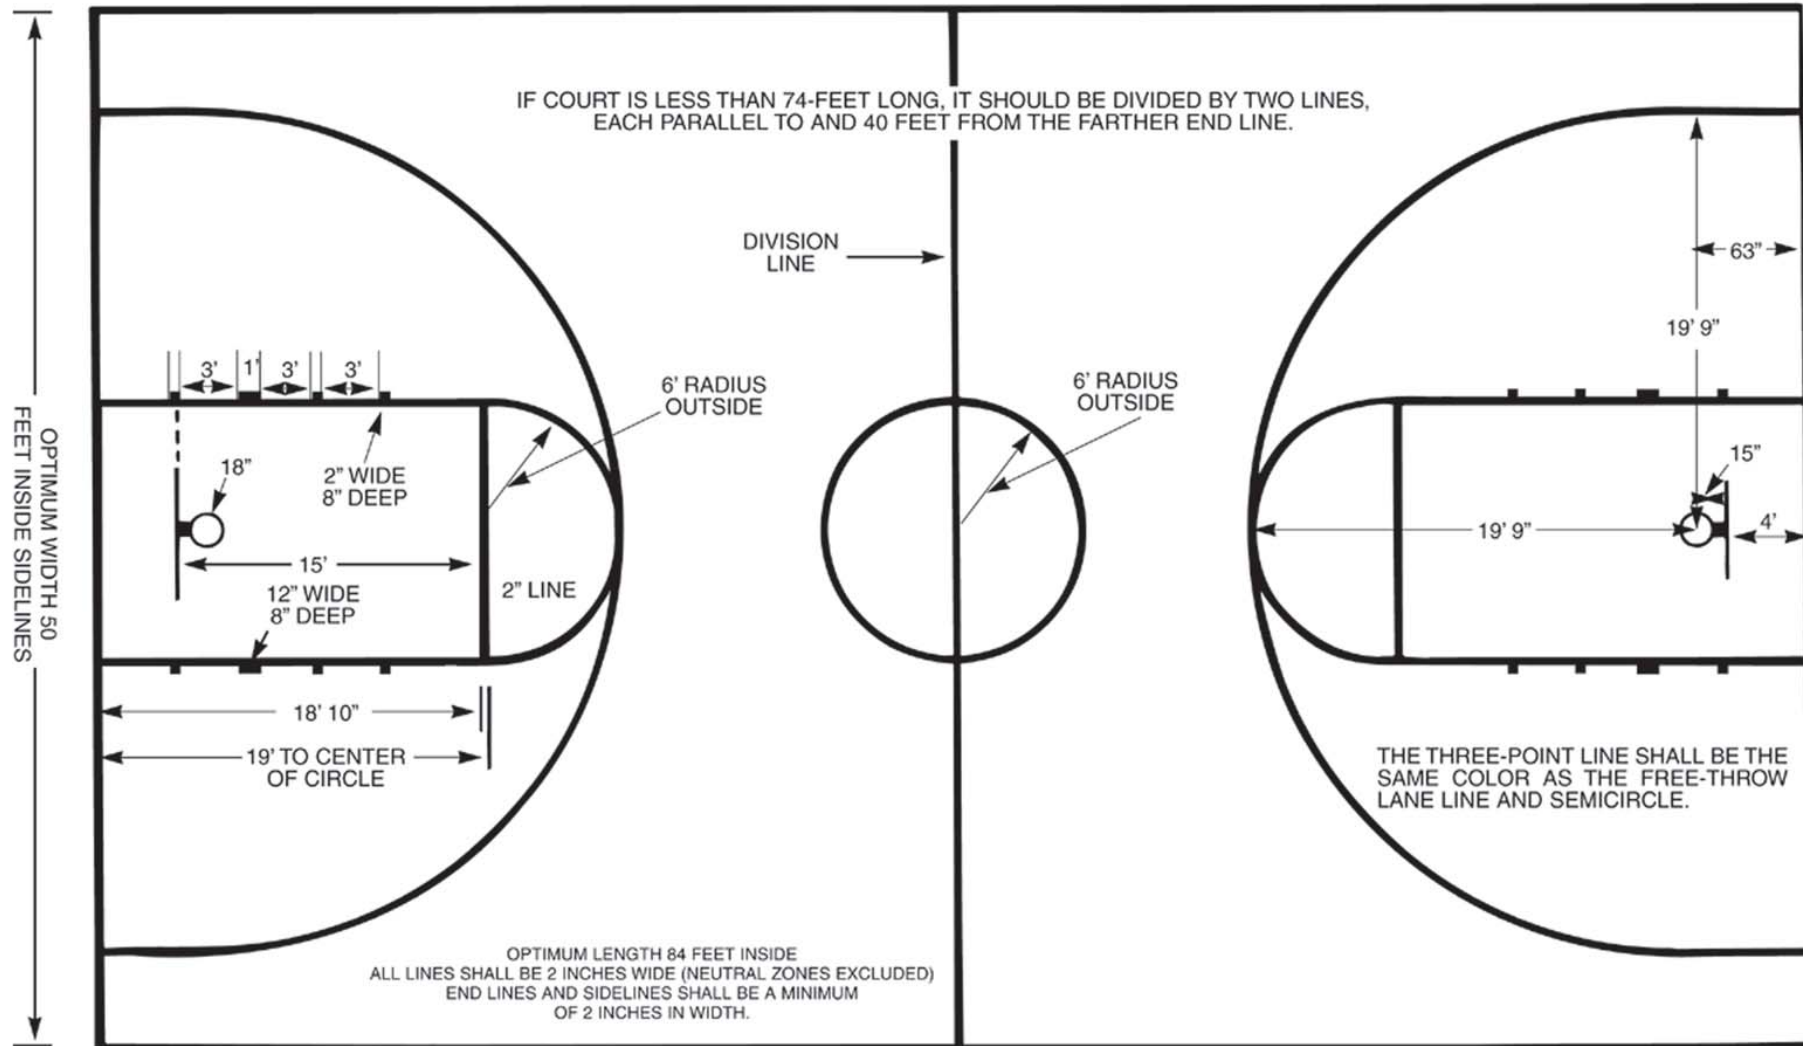

Specifications

BASKETBALL COURT DIAGRAM

(See Rule 1-13 for location and size of optional coaching box)

Left End Shows
Rectangular Backboard
72-Inches Wide

MINIMUM OF 3 FEET

Preferably 10 feet of unobstructed space outside. If impossible to provide 3 feet, a narrow broken 1-inch line should be marked inside the court parallel with and 3 feet inside the boundary.

Right End Shows
Fan Backboard
54-Inches Wide